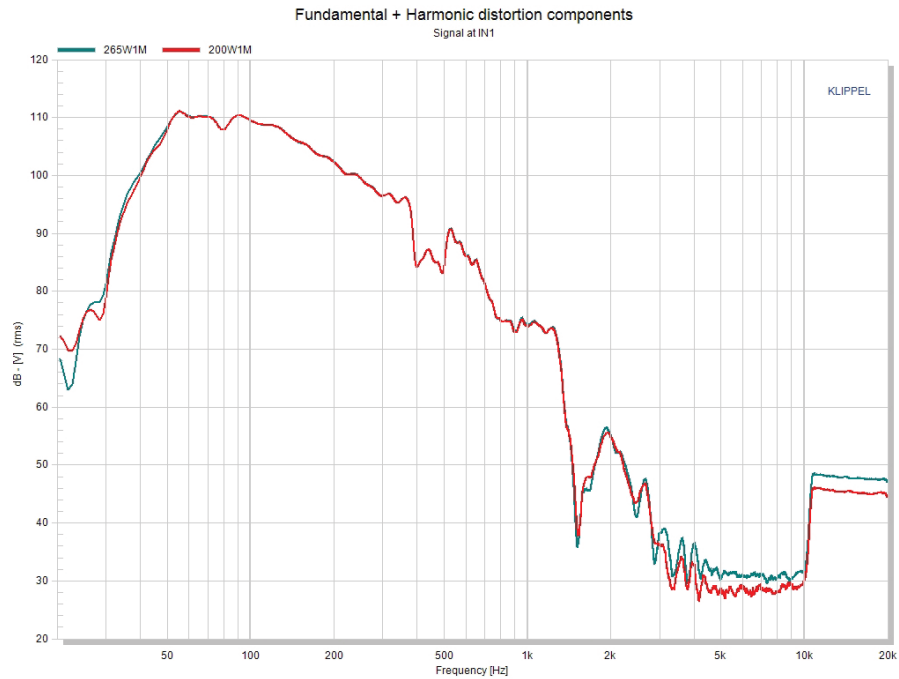

Pasión 12SP

Powered 12" Karaoke Subwoofer

FREQUENCY CURVE COMPARISON ■