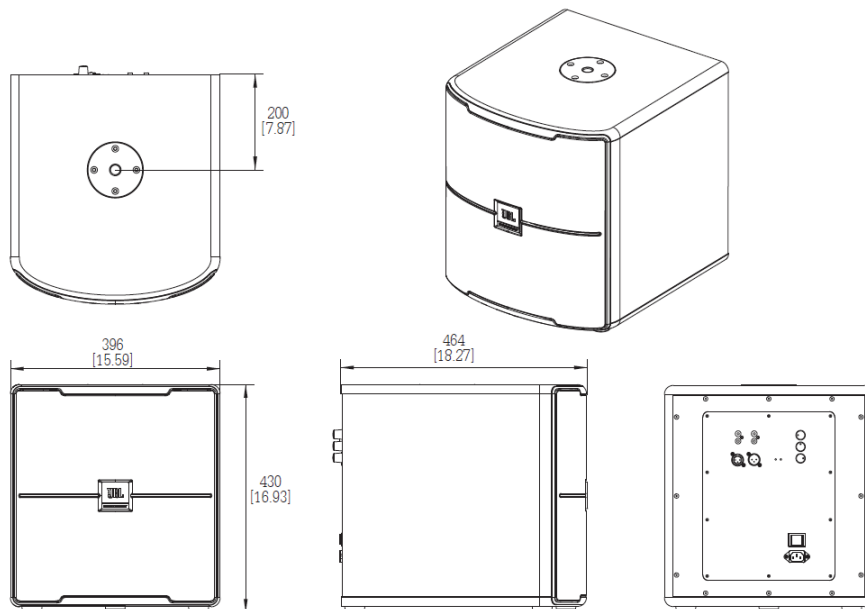

SYSTEM TYPE:	Front facing, bass-reflex
POWER SUPPLY:	100~240V 50/60Hz (120V, 60Hz (US); 220~230V, 50/60Hz (EU))
POWER CONSUMPTION (STANDBY):	< 0.5W
PROVIDE AN M20 (THREAD) SPEAKER BRACKET MOUNTING HOLE	
SIZE (W x D x H):	396 x 464 x 430 mm
WEIGHT:	22.65KG

Pasión 12SP

Powered 12" Karaoke Subwoofer

FREQUENCY CURVE COMPARISON ■

DIMENSIONS ■

DIMENSIONS IN MM [INCH]

HARMAN Professional 8500 Balboa Blvd. Northridge, CA 91329 USA

© 2019 HARMAN International Industries, Incorporated. All rights reserved.
Features, specifications and appearance are subject to change without notice.